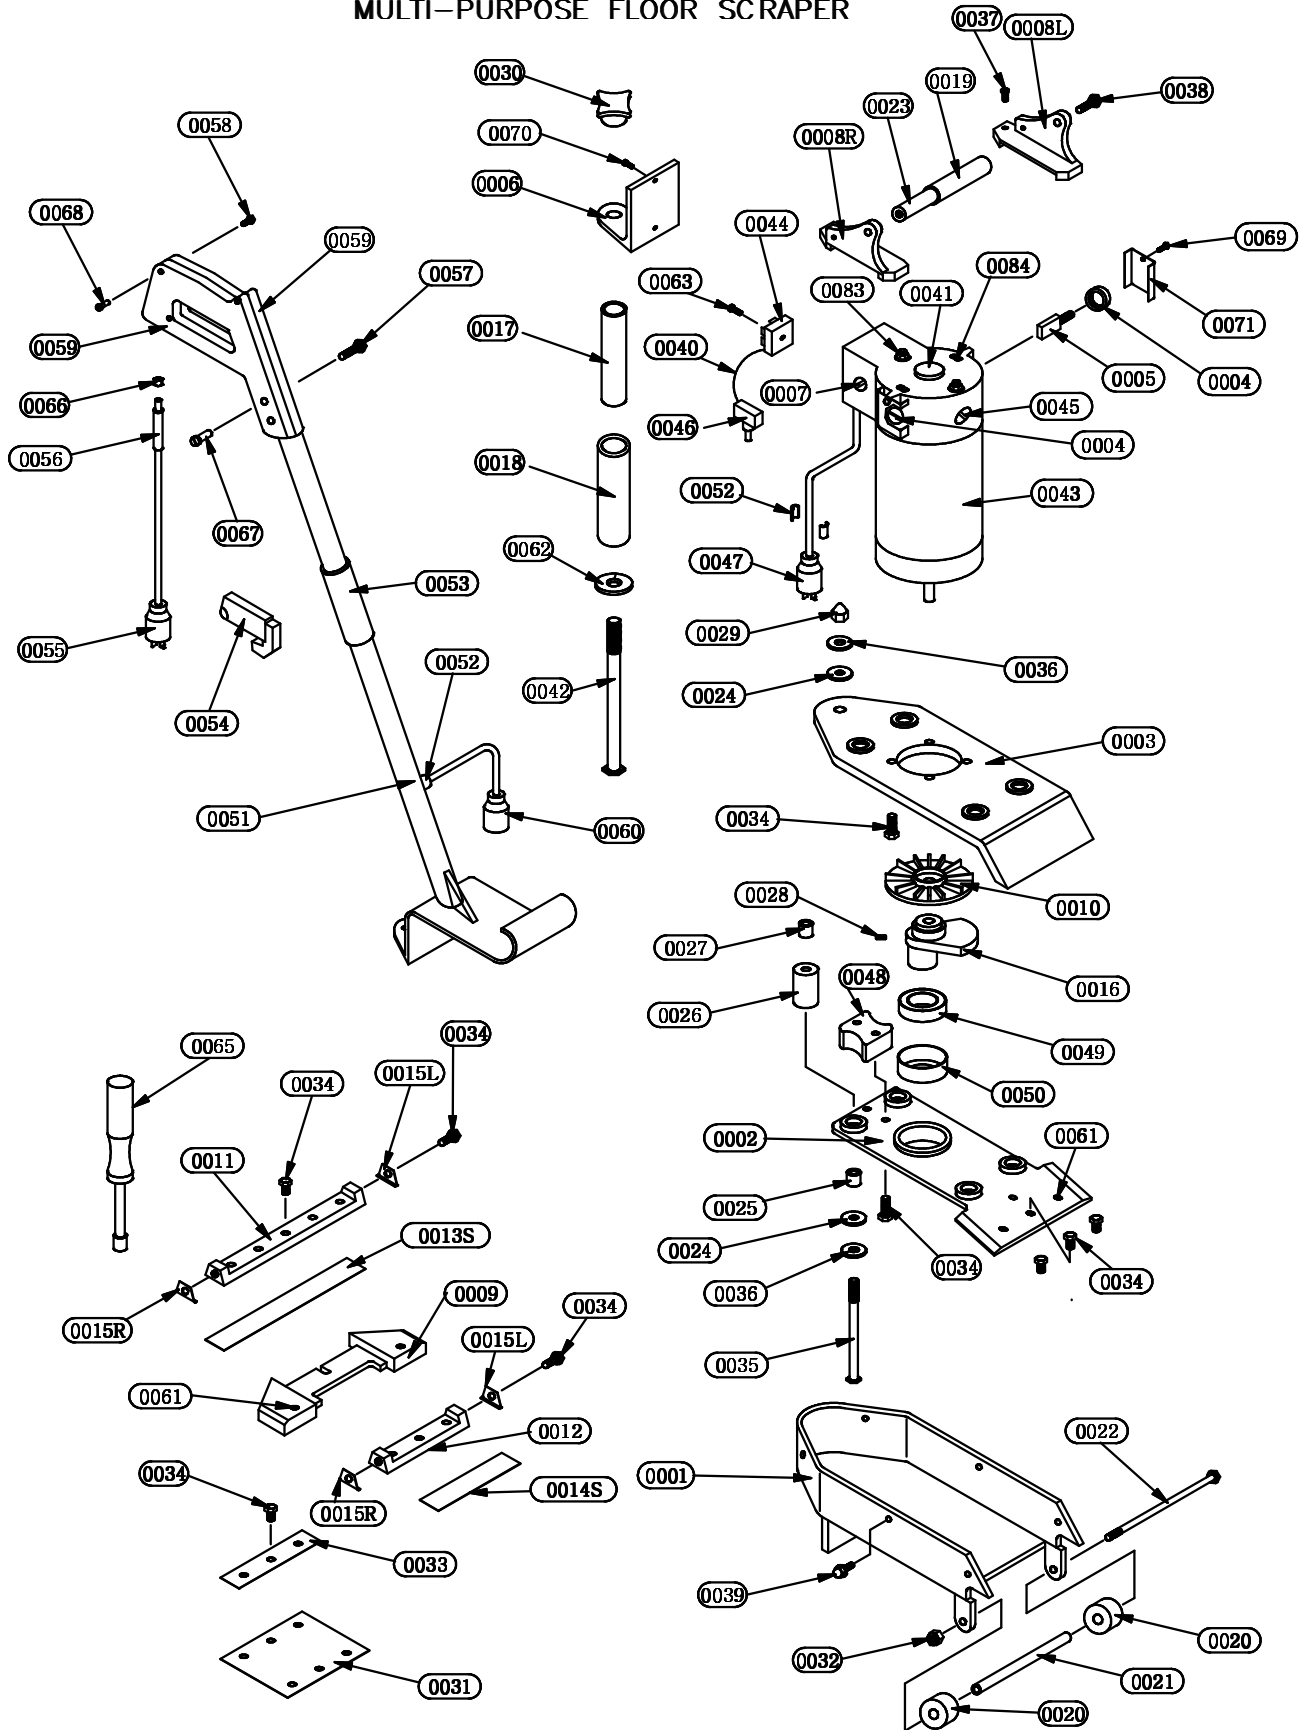

# MULTI-PURPOSE FLOOR SCRAPER

# MOTOR DETAILS (0043)