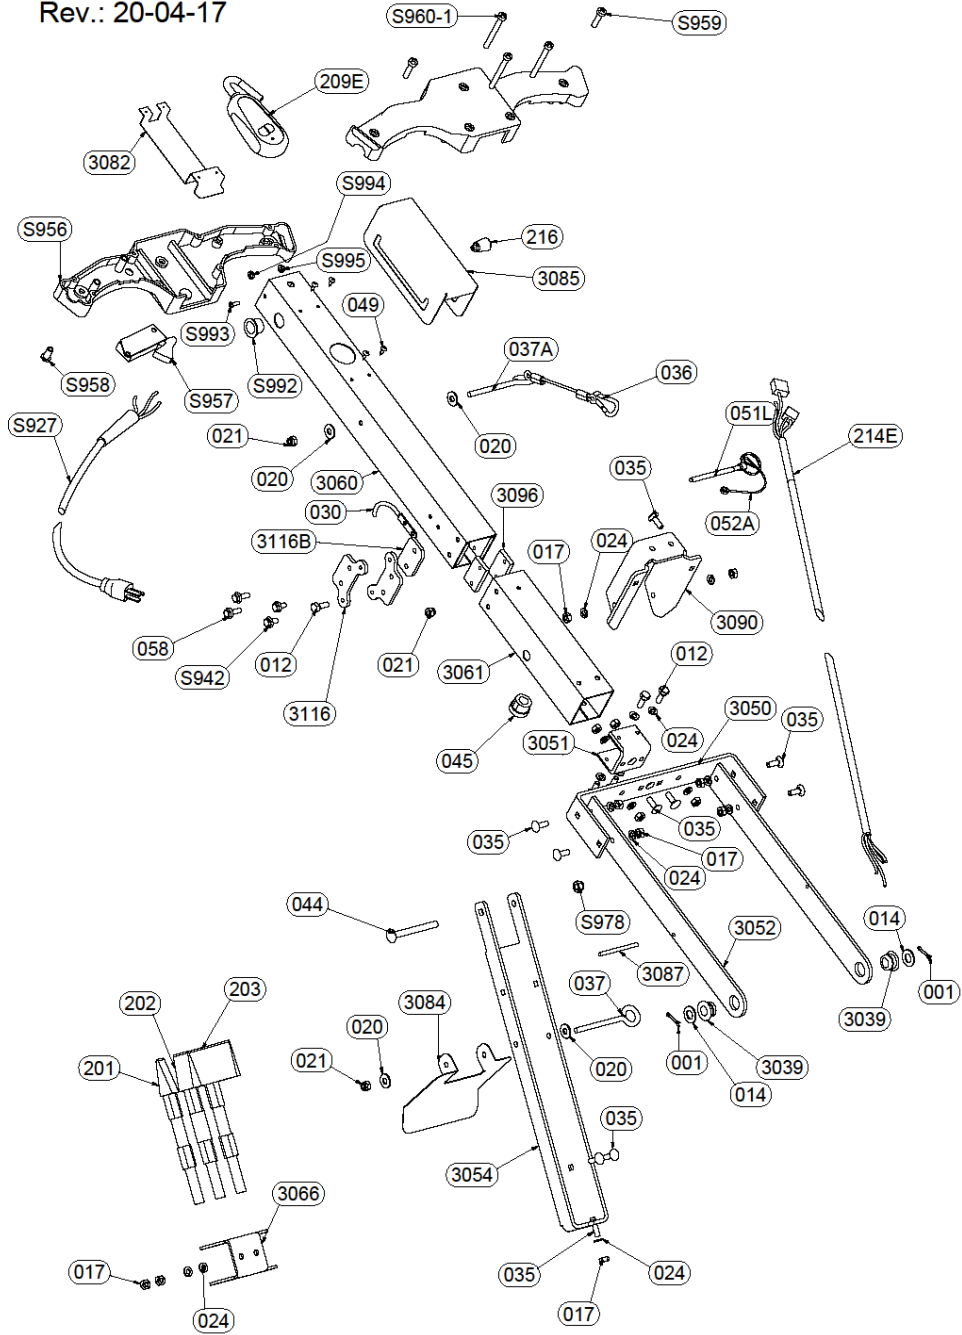

# Exploded view Eddy Tile Breaker version 2, handle and motor.

Rev.: 20-04-17

TB2 2017-09-21